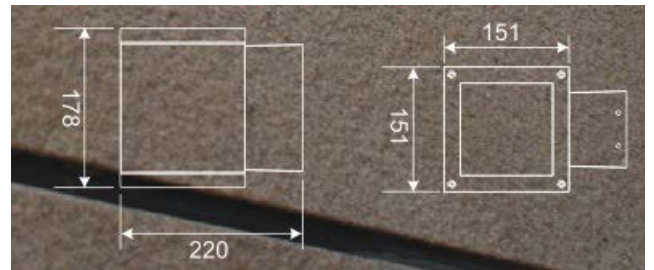

# LED Wall Lighting – LR-W00109

|                           |             |
|---------------------------|-------------|
| Model No.                 | LR-W00109   |
| LED Type                  | CREE XRE    |
| LED Q'TY.                 | 9           |
| Beam Angle                | 15°         |
| Minimum luminous flux(lm) | 810         |
| Voltage                   | 120~240V    |
| LED Watt                  | 9W          |
| Environmental Temperature | - 20°C~60°C |
| Environmental Humidity    | 0%-95%      |
| Safety Class              | I           |
| Safety Type               | IP44        |
| Material                  | Aluminium   |
| Driver                    | Included    |